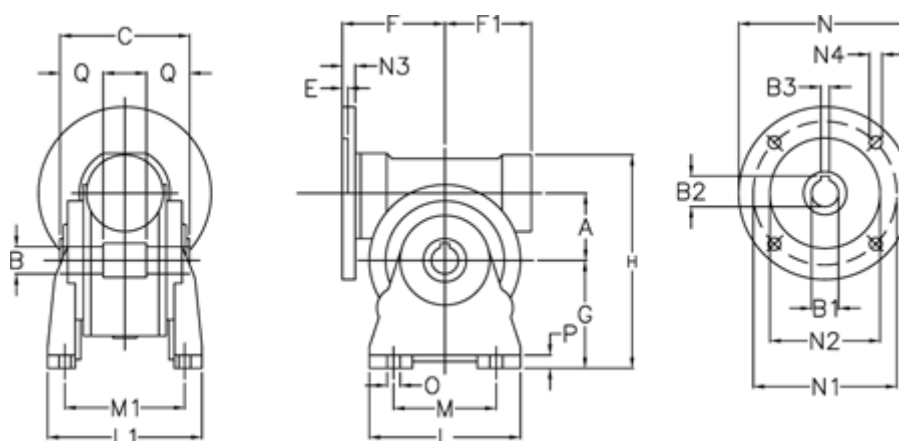

# Data Sheet

Article number: 3902185100245

Description: Worm gear  
VF 185-A-100-112B5, without lubrication

## Measures

A	= 185.4	F1	= 205	N1	= 215
B	= 60 H7	G	= 254	N2	= 180
B1 E7	= 28	H	= 457	N3	= 16
B2	= 31.3	L	= 360	N4	= 13
B3 H9	= 8	L1	= 320	O	= 22
C	= 190	M	= 270	P	= 22
E	= 4	M1	= 251	Q	= 65
F	= 217	N	= 250		